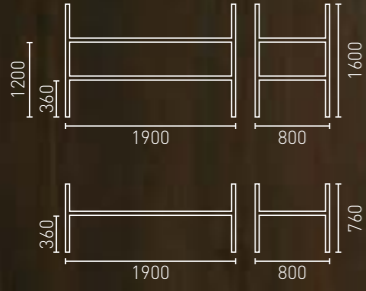

Ref. 271
Cama
Bed
Tubo / Tube: $\varnothing$ 30

Ref. 270
Beliche
Bunk
Tubo / Tube: $\varnothing$ 30

Ref. 270

Ref. 271