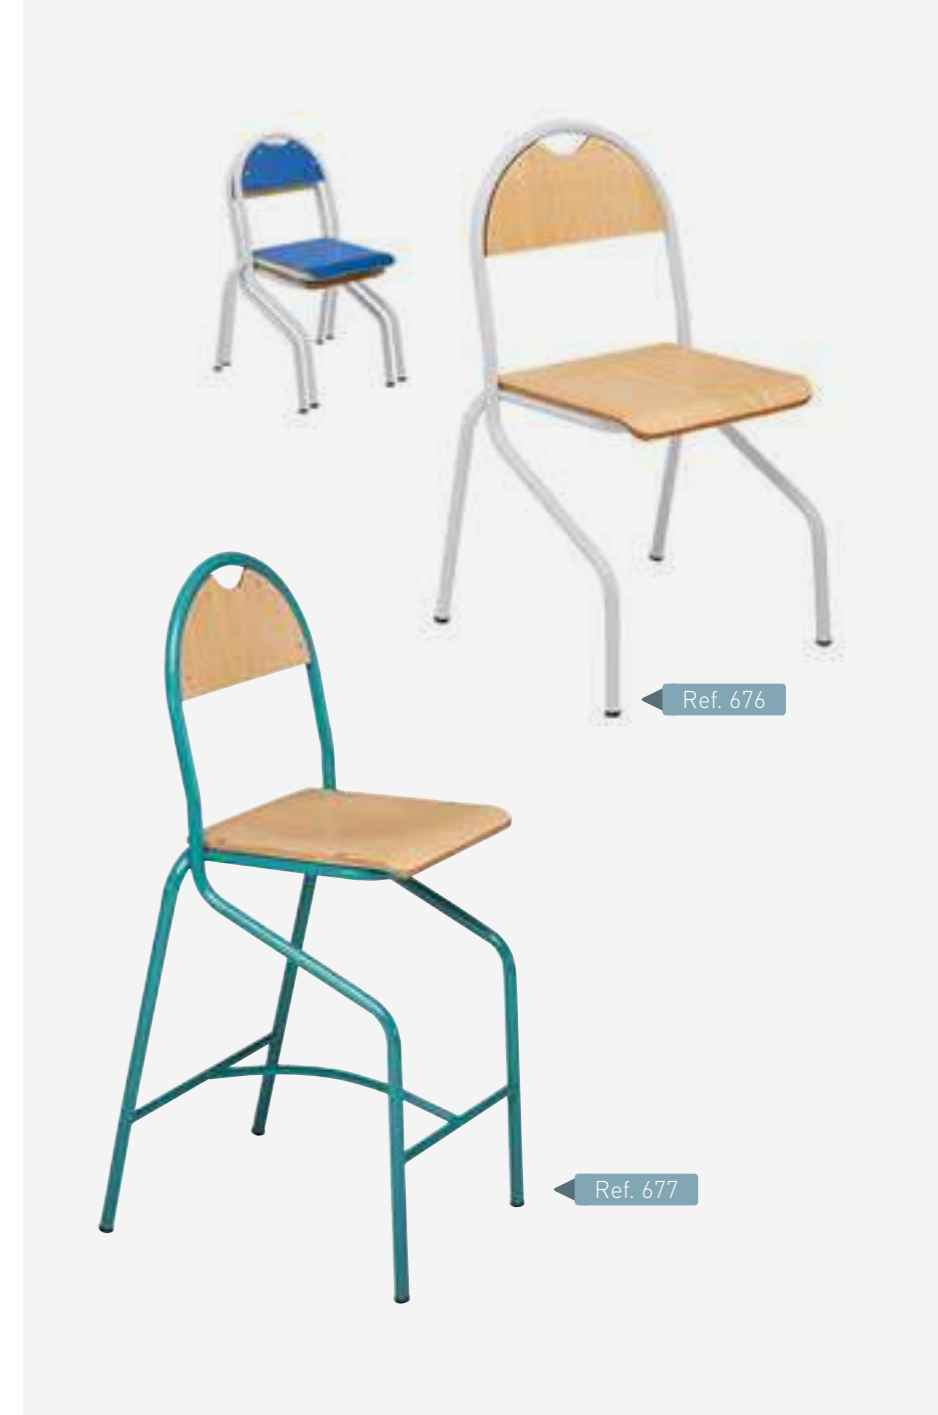

Ref. 725
Mesa individual multiusos
Multiuse Single table
Tubo de aço/ Steel tube: Ø32
Tubo retangular/ Rectangular tube: 35x20
Altura / Height: 410-750

Ref. 676
Cadeira adulto empilhável
Assento curvo na frente
Stackable adult chair
Curved seat in front
Tubo de aço/ Steel tube: Ø22
Costa / Back: 405x205
Assento / Seat: 370x385
Altura / Height: 410-450

Ref. 763
Secretária professor
Painel frontal e bloco 2 gavetas
em melamina, uma com fechadura.
Secretary teacher
Front panel and block 2 drawers
in melamine, one lockable
Tubo de aço/ Steel tube: Ø32
Altura / Height: 750

Ref. 677
Cadeira estirador
Assento curvo na frente
Drawing board chair
Curved seat in front
Tubo de aço/ Steel tube: Ø22
Costa / Back: 405x205
Assento / Seat: 370x385
Altura / Height: 670