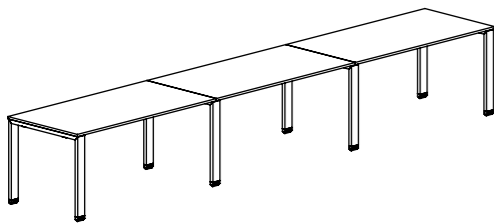

MEASURES
MEDIDAS / DIMENSIONES / MESURES

BETTER

TRIPLE DESK
SECRETÁRIA TRIPLA
MESA TRIPLE
TRIPLE BUREAU

3600/4200/4800/5400/6000 x 600 x 740
3600/4200/4800/5400/6000 x 800 x 740